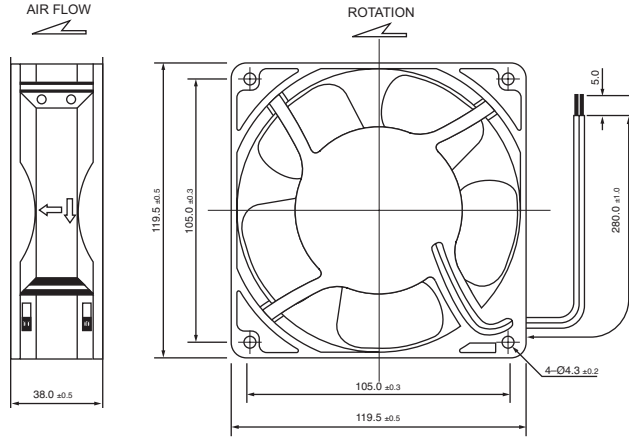

120 x 120 x 38mm

Frame Type: Aluminum painted & Plastic UL94V-O  
Impeller: Thermoplastic UL94V-O P.B.T.

Model	Part No. Terminal Leadwire	Bearing System	Rated Voltage	Current	Input Power	Speed	Air Flow	Static Pressure	Noise Level	Weight
(型號)	(端子/出線)	(培林)	(V)	(A)	(W)	(rpm)	(CFM)	(mm-H <sub>2</sub> O)	(dB-A)	(g)
HPE-1238HD1	1238HD1S(B)PL	Sleeve Ball	12	0.50	6.00	2800	104.8	6.74	42.8	297
HPE-1238MD1	1238MD1S(B)PL	Sleeve Ball	12	0.35	4.20	2540	94.0	6.11	41.0	297
HPE-1238LD1	1238LD1S(B)PL	Sleeve Ball	12	0.24	2.88	1950	72.38	3.37	32.9	297
HPE-1238HD2	1238HD2S(B)PL	Sleeve Ball	24	0.32	7.68	2800	104.8	6.74	42.8	297
HPE-1238MD2	1238MD2S(B)PL	Sleeve Ball	24	0.23	5.52	2540	94.0	6.11	41.0	297
HPE-1238LD2	1238LD2S(B)PL	Sleeve Ball	24	0.14	3.36	1950	72.3	3.37	32.9	297