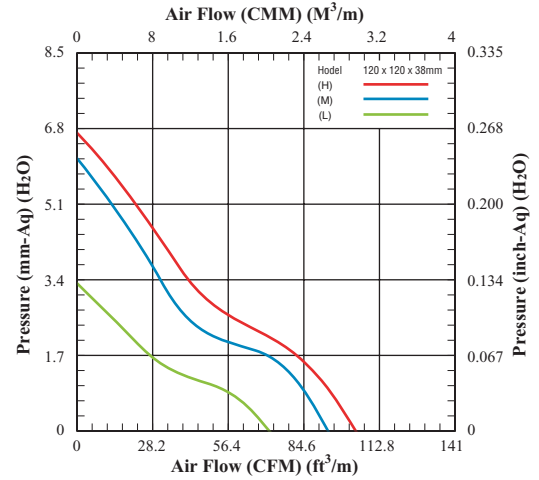

120 x 120 x 38mm

Frame Type: Aluminum painted & Plastic UL94V-O  
Impeller: Thermoplastic UL94V-O P.B.T.

Model	Part No. Terminal Leadwire	Bearing System	Rated Voltage	Current	Input Power	Speed	Air Flow	Static Pressure	Noise Level	Weight
(型號)	(端子/出線)	(培林)	(V)	(A)	(W)	(rpm)	(CFM)	(mm-H <sub>2</sub> O)	(dB-A)	(g)
HPE-1238HD1	1238HD1S(B)PL	Sleeve Ball	12	0.50	6.00	2800	104.8	6.74	42.8	297
HPE-1238MD1	1238MD1S(B)PL	Sleeve Ball	12	0.35	4.20	2540	94.0	6.11	41.0	297
HPE-1238LD1	1238LD1S(B)PL	Sleeve Ball	12	0.24	2.88	1950	72.38	3.37	32.9	297
HPE-1238HD2	1238HD2S(B)PL	Sleeve Ball	24	0.32	7.68	2800	104.8	6.74	42.8	297
HPE-1238MD2	1238MD2S(B)PL	Sleeve Ball	24	0.23	5.52	2540	94.0	6.11	41.0	297
HPE-1238LD2	1238LD2S(B)PL	Sleeve Ball	24	0.14	3.36	1950	72.3	3.37	32.9	297